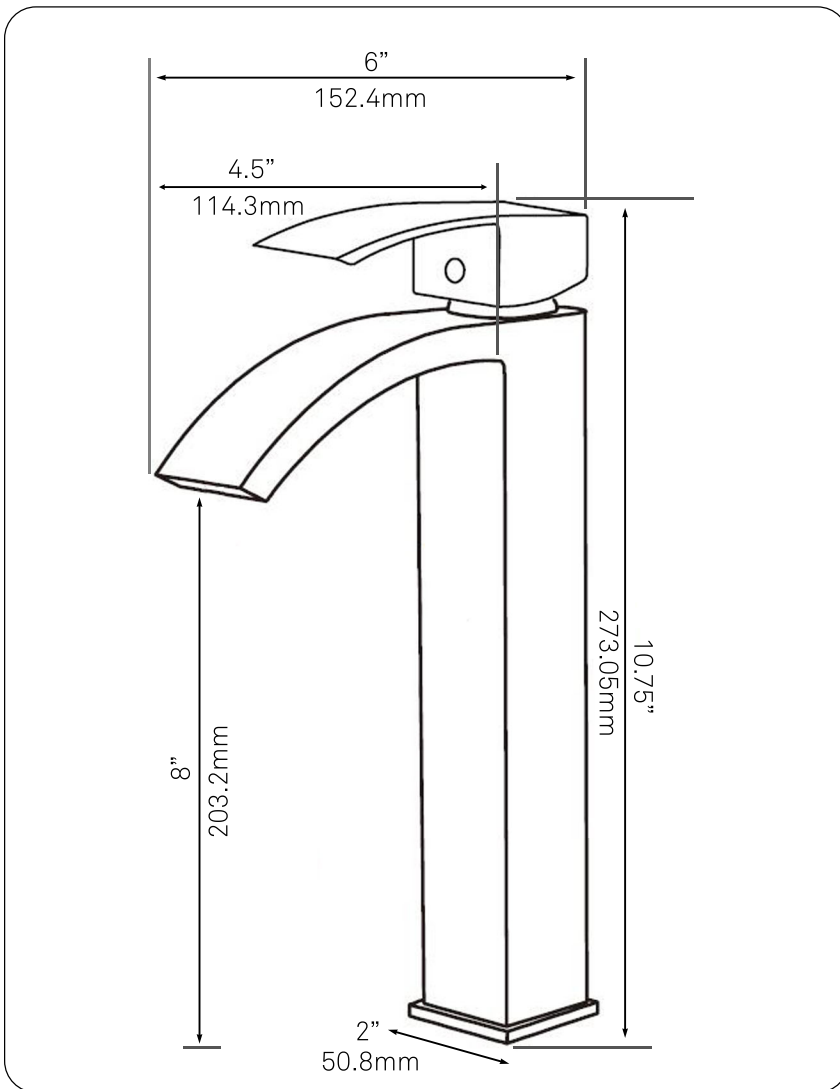

**GF-123GM STEGER
Vessel Faucet, Gunmetal**

Requested By: _____

Specific Features: _____

STANDARD SPECIFICATIONS:

- Single handle control
- Solid brass construction
- High pressure ceramic cartridge
- Single hole deck mount installation
- Spout reach: 4.5-inches
- Spout height: 8-inches
- Overall height with handle up: 11-inches
- 1.5-inch mounting hole diameter
- cUPC and AB1953 low lead compliant
- NSF 61 and NSF 372 certified

WARRANTY:

- Limited lifetime warranty
- See www.Novatto.com for details

COORDINATING ACCESSORIES:

- PUD-GM pop-up drain
- MR-001GM mounting ring
- Glacier Ice Restoration and Sealer kit

NOTES

Novatto reserves the right (1) to make changes in specifications and materials, and (2) to change or discontinue models, both without notice or obligation. Dimensions are for reference only, see www.Novatto.com for finish options and product availability.